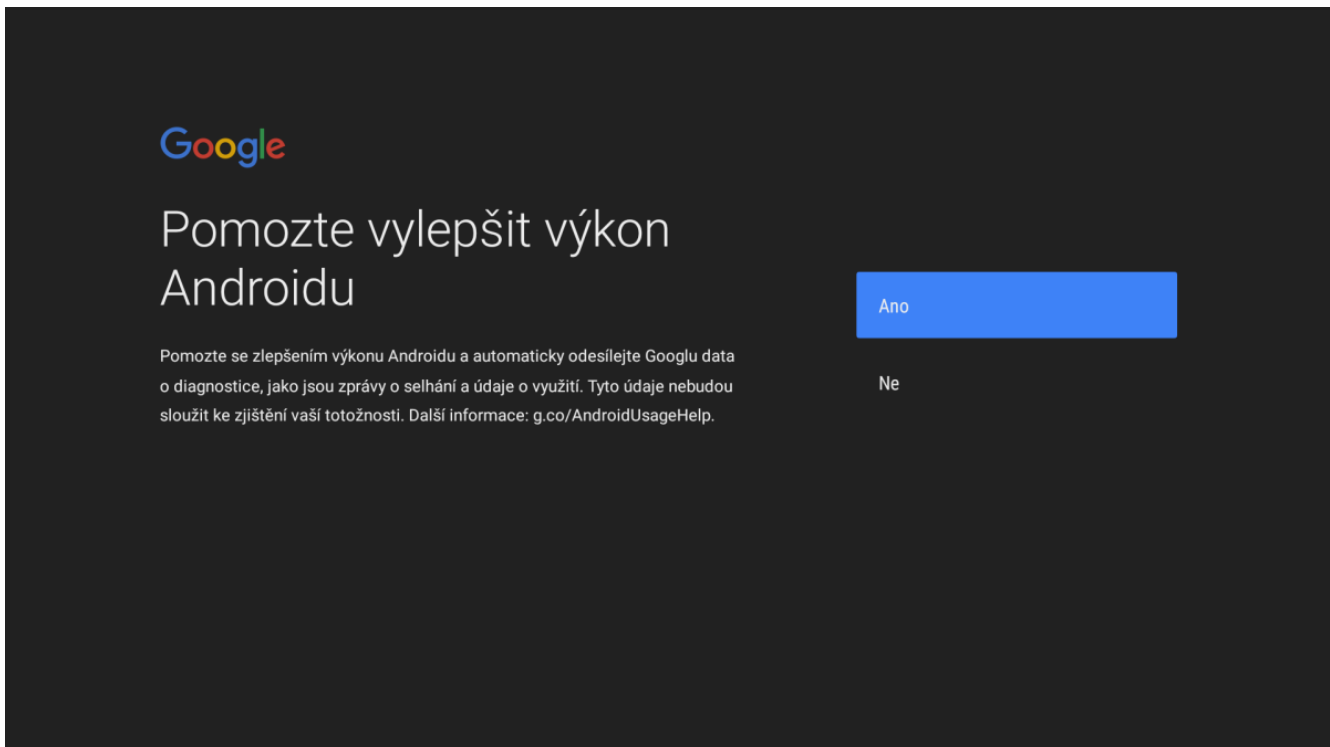

První spuštění a ovládání

Pokud v nastavení povolíte **určování polohy**, můžete využívat dostupné služby vázané k vaší lokalitě jako předpověď počasí, určení časového pásma, zobrazení restaurací, vyhledávání v mapách.

Zpětná vazba pomáhá zlepšit výkon Androidu, odstraňovat problémy a opravovat chyby. Potvrzením souhlasíte s automatickým odesíláním diagnostických informací společnosti Google.